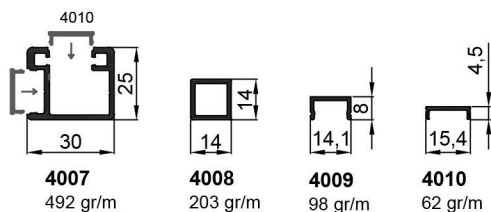

WARNING: THE INDICATED PROFILE WEIGHTS ARE THEORETICAL .