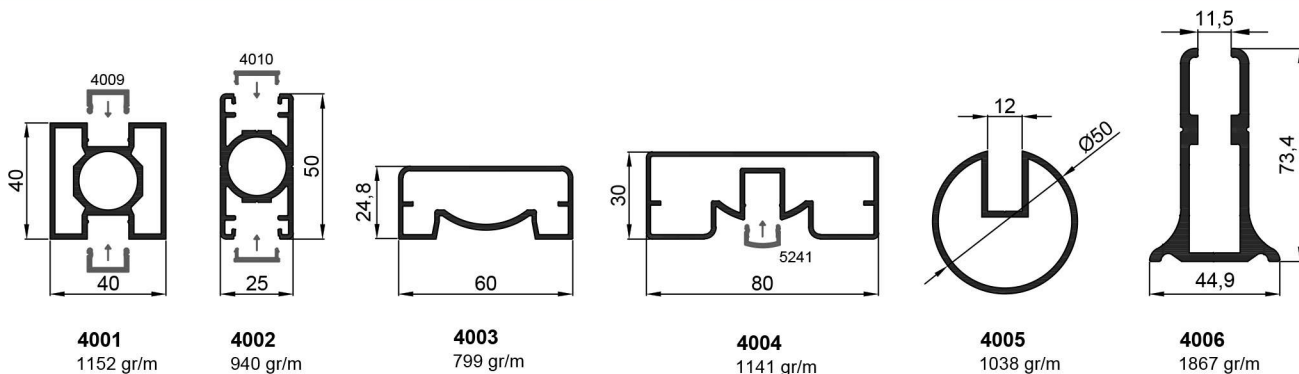

WARNING: THE INDICATED PROFILE WEIGHTS ARE THEORETICAL .