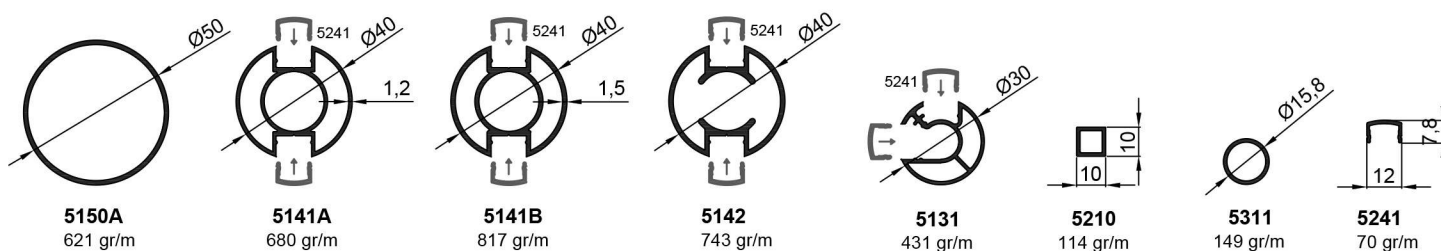

WARNING: THE INDICATED PROFILE WEIGHTS ARE THEORETICAL .